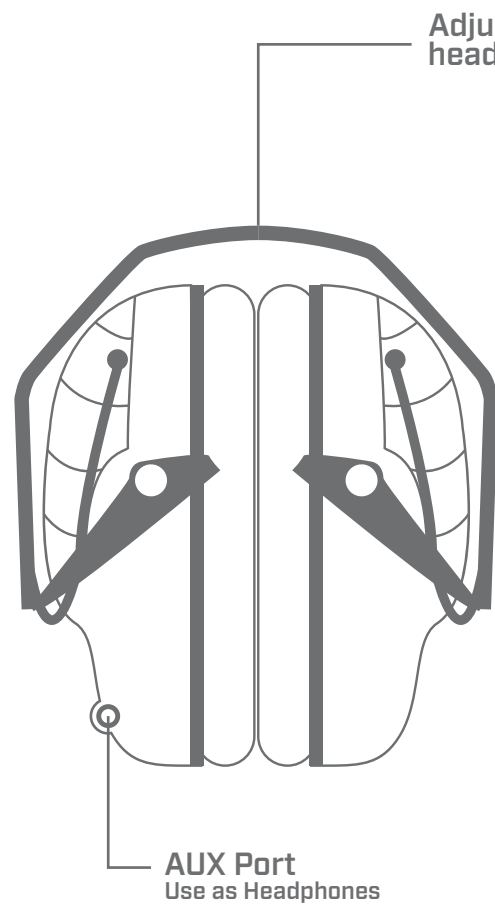

# TRACKR

AXIL

Adjustable head strap